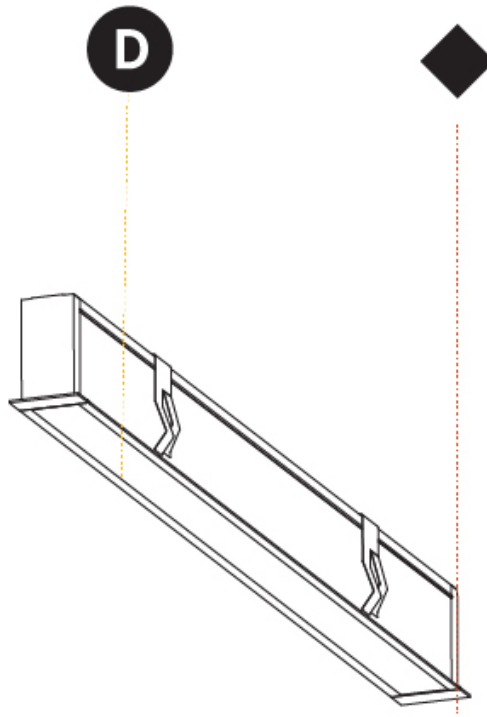

PROJECT

TYPE

SPECIFIER

QUANTITY

DATE