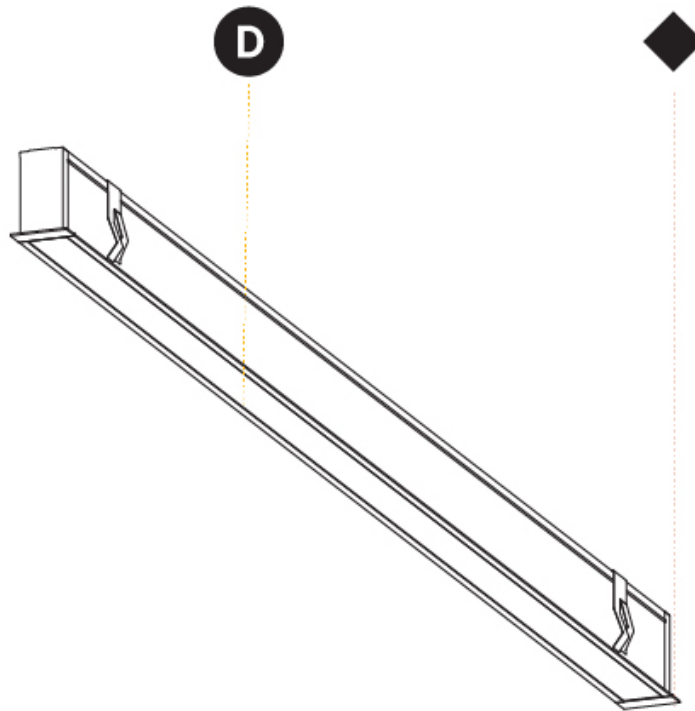

IDAHO 40 RECESSED

A35592-

PROJECT

TYPE

SPECIFIER

QUANTITY

DATE

A