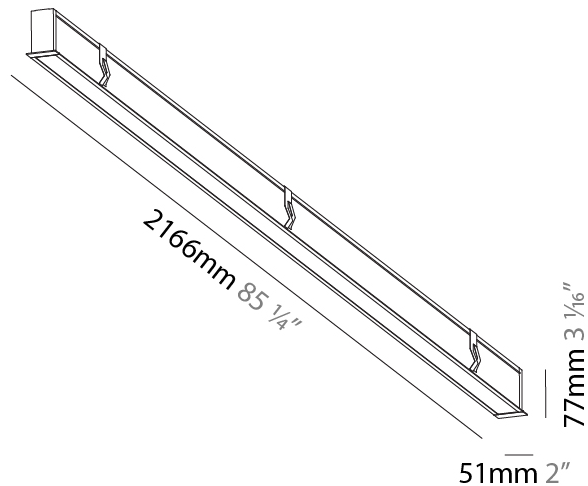

GENERAL

Series: Idaho
Subseries: Idaho 40
Brand: Prolicht
Division: Architectural
Mounting Type: Recessed
Mounting Location: Ceiling
Subcategory: Profile

PHYSICAL

Shape: Rectangle
Length (mm): 2166
Length (in): 85 1/4
Width (mm): 51
Width (in): 2
Height (mm): 77
Height (in): 3 1/16
Ceiling Thickness (mm): 10 / 25
Min. Recessing Depth (mm): 100
Min. Recessing Depth (in): 3 15/16
Light Distribution: Direct
Weight (kg): 4.442
Weight (lbs): 9.77
Diffuser: PMMA - Opal or Micro-Prism
Fixture Finish: ANA / SSR / BKV / CWI / CRY / HAB / MSR / UFT / ITA / RUA / OGR / FTG / MYG / RWR / LOD / PUS / FRO / FUP / KIA / POP / BLS / SPG / MEY / GOH / GUM / CHC / COM / ABZ / JAG / OBR / MOS / ROR
Fixture Material: Aluminum
Cut-out Measurements: 2155mm / 84 13/16" x 43mm / 1 11/16"

ELECTRICAL

Lamp Type: LED (Zhaga Standard)
Input Wattage (W): 52.5
Total Output Wattage (W): 45
Dimming: Non-Dimming / Phase Dimming (120Vac only) / 0-10V Dimming
Driver Included: Yes
Driver Location: Integrated
Driver Type: Constant Current - 120 / 277Vac
Driver Class: Class 2
Input Voltage (V): 120 - 277
Constant Current (MA): 350

LED

Color Temperature (°K): 2700 / 3000 / 3500 / 4000
Max. Delivered Lumen (lm): 4200 / 4480 / 4566 / 4660
CRI: >80 CRI
Lamp Life (hrs): 50000

OPTICAL

RATINGS AND CERTIFICATIONS

Certified By: Certified for North American Standards
IP rating: IP20