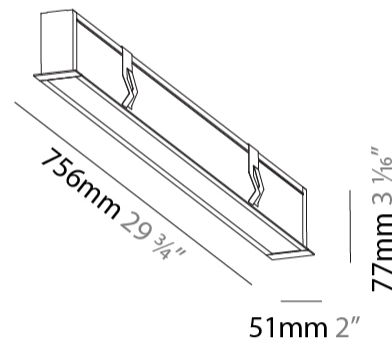

GENERAL

Series: Idaho
Subseries: Idaho 40
Brand: Prolicht
Division: Architectural
Mounting Type: Recessed
Mounting Location: Ceiling
Subcategory: Profile

PHYSICAL

Shape: Rectangle
Length (mm): 756
Length (in): 29 3/4
Width (mm): 51
Width (in): 2
Height (mm): 77
Height (in): 3 1/16
Ceiling Thickness (mm): 10 / 12.5 / 15 / 25
Ceiling Thickness (in): 3/8 or 1/2 or 9/16 or 1
Min. Recessing Depth (mm): 100
Min. Recessing Depth (in): 3 15/16
Light Distribution: Direct
Weight (kg): 1.733
Weight (lbs): 3.81
Diffuser: PMMA - Opal or Micro-Prism
Fixture Finish: SSR / BKV / CWI / CRY / HAB / UFT / ITA / RUA / FTG / MYG / LOD / PUS / FRO / FUP / KIA / POP / BLS / SPG / MEY / GOH / GUM / CHC / COM / ABZ / JAG / OBR / MOS / ROR
Fixture Material: Aluminum
Cut-out Measurements: 745mm / 29 5/16" x 43mm / 1 11/16"

ELECTRICAL

Lamp Type: LED (Zhaga Standard)
Input Wattage (W): 17.5
Total Output Wattage (W): 15
Dimming: Non-Dimming / Phase Dimming (120Vac only) / 0-10V Dimming
Driver Included: Yes
Driver Location: Integrated
Driver Type: Constant Current - 120 / 277Vac
Driver Class: Class 2
Input Voltage (V): 120 - 277
Constant Current (MA): 350

LED

Color Temperature (°K): 2700 / 3000 / 3500 / 4000
Max. Delivered Lumen (lm): 1400 / 1490 / 1529 / 1560
CRI: >80 CRI
Lamp Life (hrs): 50000

OPTICAL

RATINGS AND CERTIFICATIONS

Certified By: Certified for North American Standards
IP rating: IP20