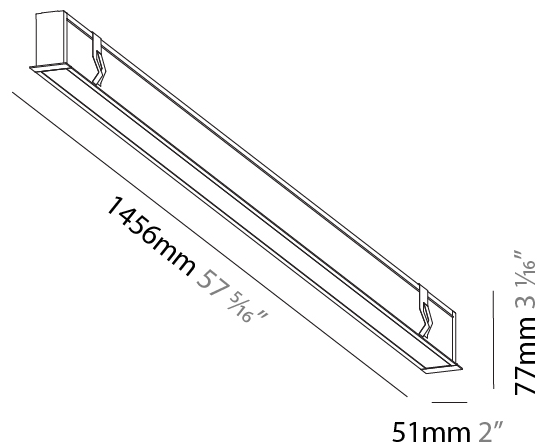

GENERAL

Series: Idaho
Subseries: Idaho 40
Brand: Prolicht
Division: Architectural
Mounting Type: Recessed
Mounting Location: Ceiling
Subcategory: Profile

PHYSICAL

Shape: Rectangle
Length (mm): 1456
Length (in): 57 5/16
Width (mm): 51
Width (in): 2
Height (mm): 77
Height (in): 3 1/16
Ceiling Thickness (mm): 10 / 12.5 / 15 / 25
Ceiling Thickness (in): 3/8 or 1/2 or 9/16 or 1
Min. Recessing Depth (mm): 100
Min. Recessing Depth (in): 3 15/16
Light Distribution: Direct
Weight (kg): 3.088
Weight (lbs): 6.79
Diffuser: PMMA - Opal or Micro-Prism
Fixture Finish: ANA / SSR / BKV / CWI / CRY / HAB / MSR / UFT / ITA / RUA / OGR / FTG / MYG / RWR / LOD / PUS / FRO / FUP / KIA / POP / BLS / SPG / MEY / GOH / GUM / CHC / COM / ABZ / JAG / OBR / MOS / ROR
Fixture Material: Aluminum
Cut-out Measurements: 1445mm / 56 7/8" x 43mm / 1 11/16"

ELECTRICAL

Lamp Type: LED (Zhaga Standard)
Input Wattage (W): 35
Total Output Wattage (W): 30
Dimming: Non-Dimming / Phase Dimming (120Vac only) / 0-10V Dimming
Driver Included: Yes
Driver Location: Integrated
Driver Type: Constant Current - 120 / 277Vac
Driver Class: Class 2
Input Voltage (V): 120 - 277
Constant Current (MA): 350

LED

Color Temperature (°K): 2700 / 3000 / 3500 / 4000
Max. Delivered Lumen (lm): 2800 / 2990 / 3048 / 3110
CRI: >80 CRI
Lamp Life (hrs): 50000

OPTICAL

RATINGS AND CERTIFICATIONS

Certified By: Certified for North American Standards
IP rating: IP20